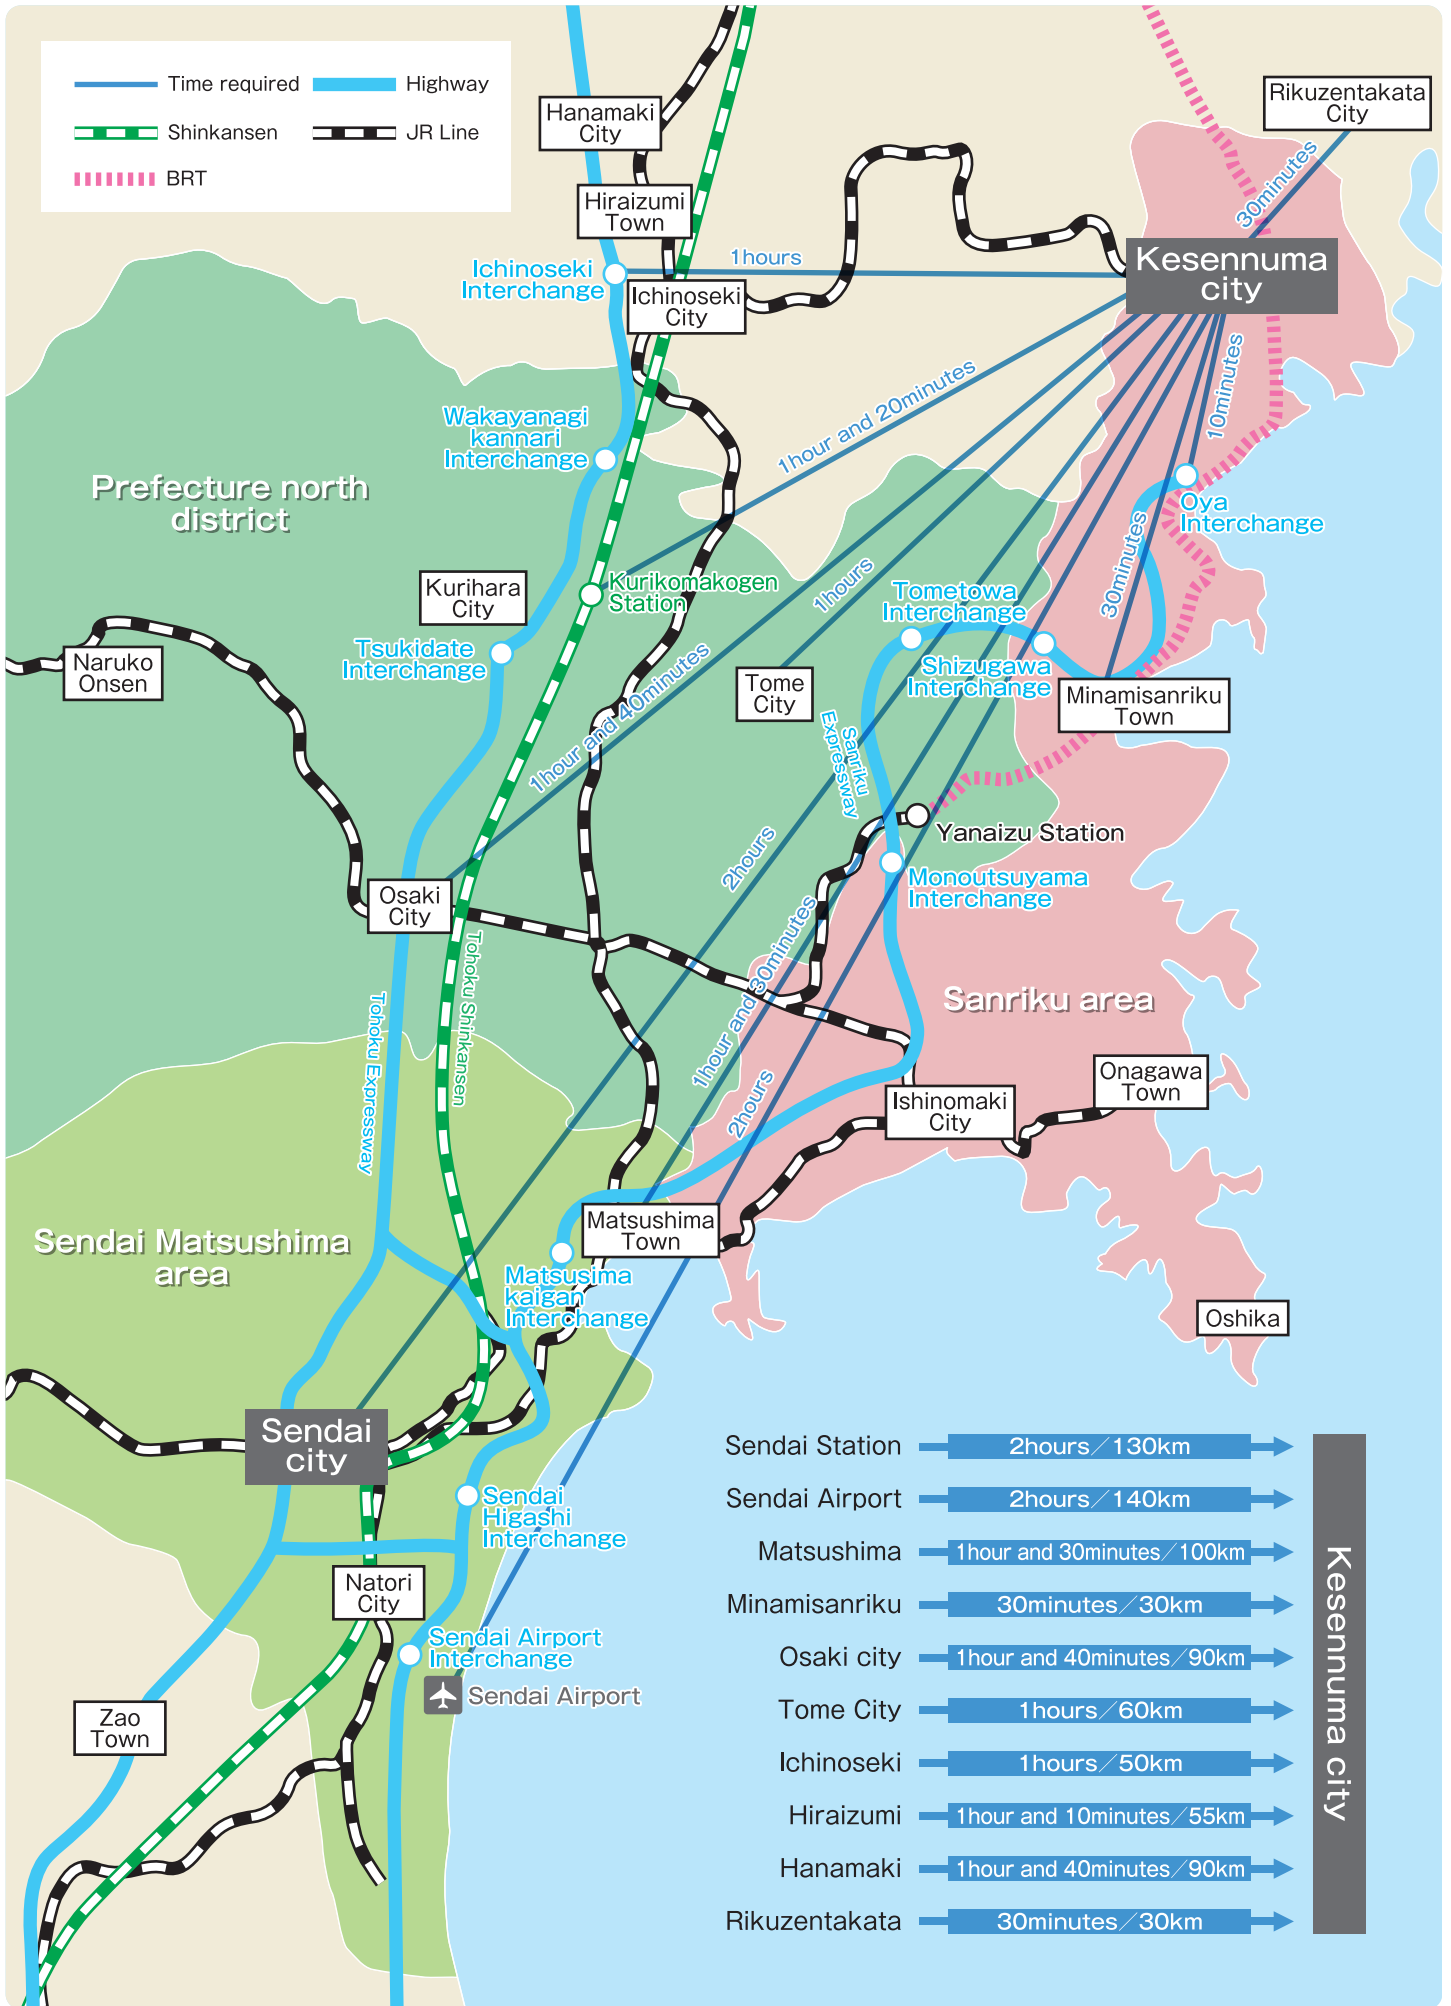

Access

Prefecture north district

Sendai Matsushima area

Sanriku area

Kesennuma city

By plane

By train